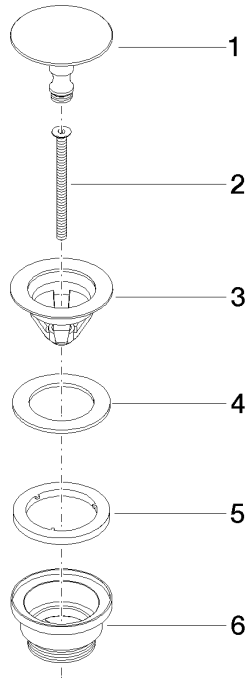

Basin Waste without press-closing 1 1/4" - Brushed Durabronz (23kt Gold)

IMO

10 126 970

Fits: IMO, LULU, MADISON, MEM, TARA,
CL.1, LISSÉ, VAIA, META, CYO

	Brushed Durabronz (23kt Gold)	10 126 970-28
	Chrome	10 126 970-00
	Brushed Platinum	10 126 970-06
	Platinum	10 126 970-08
	Durabronz (23kt Gold)	10 126 970-09
	Dark Chrome	10 126 970-19
	Light Gold	10 126 970-26
	Brushed Light Gold	10 126 970-27
	Matte Black	10 126 970-33
	Brushed Bronze	10 126 970-42
	Brushed Champagne (22kt Gold)	10 126 970-46
	Champagne (22kt Gold)	10 126 970-47
	Brushed Chrome	10 126 970-93
	Brushed Dark Platinum	10 126 970-99

Basin Waste without press-closing 1 1/4" - Brushed Durabronz (23kt Gold)

IMO

10 126 970

Only suitable for sinks without an overflow.

10 126 970

mm [inches]

10 126 970

Parts for other finishes can be found here: [Chrome](#)

Spare parts list

No.	Item Number	Name	Quantity used	Delivery time
1	09 31 20 097-28	plug	1	20
2	09 30 30 179 90	screw	1	2
3	09 11 01 038-28	cup	1	20
4	09 14 05 061 90	seal	1	2
5	09 14 03 153 90	seal	1	2
6	09 11 10 156-28	connection	1	20